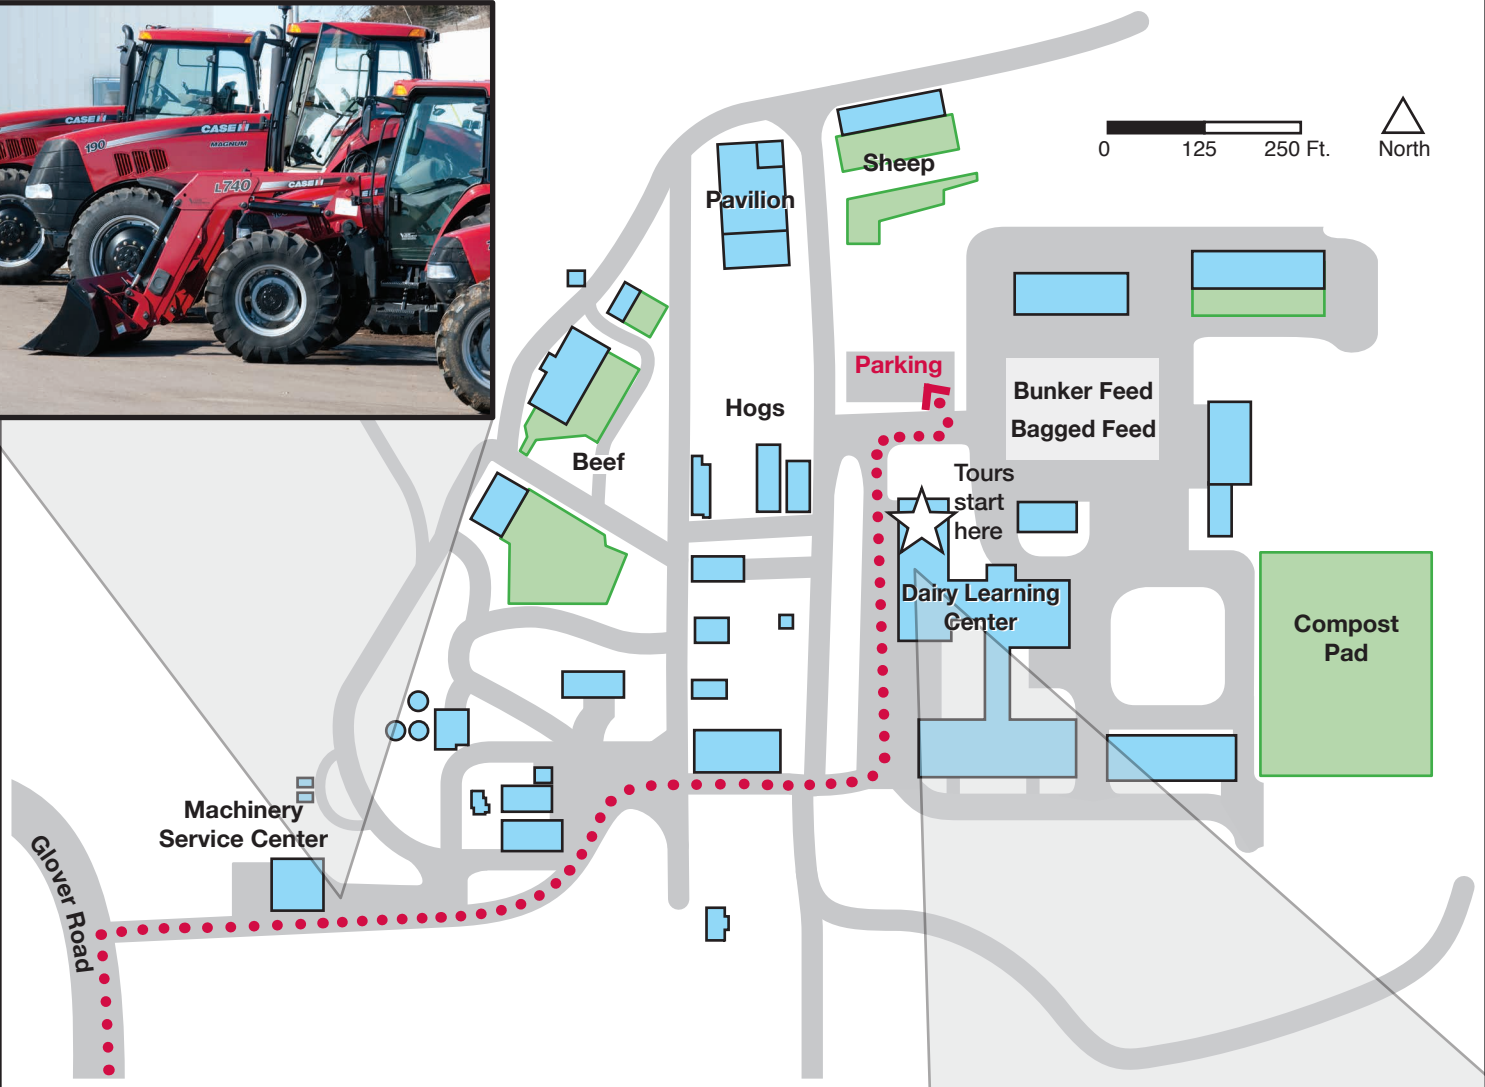

MANN VALLEY FARM

129 So. Glover Road, River Falls, WI 54022

UNIVERSITY OF WISCONSIN **River Falls**

The Mann Valley Farm is approximately 475 acres in size and comprises the dairy, beef, sheep, swine, cropping, feed processing and composting enterprises, and the St. Croix Valley Bull Test Station.

CAMPUS FARM

1475 So. Wasson Lane, River Falls, WI 54022

UNIVERSITY OF WISCONSIN **River Falls**

0 125 250 Ft.

The Campus Farm has approximately 130 acres primarily devoted to the equine program. An additional 32 acres to the northwest is dedicated to fruit breeding research and 8 acres for forestry and environmental science.