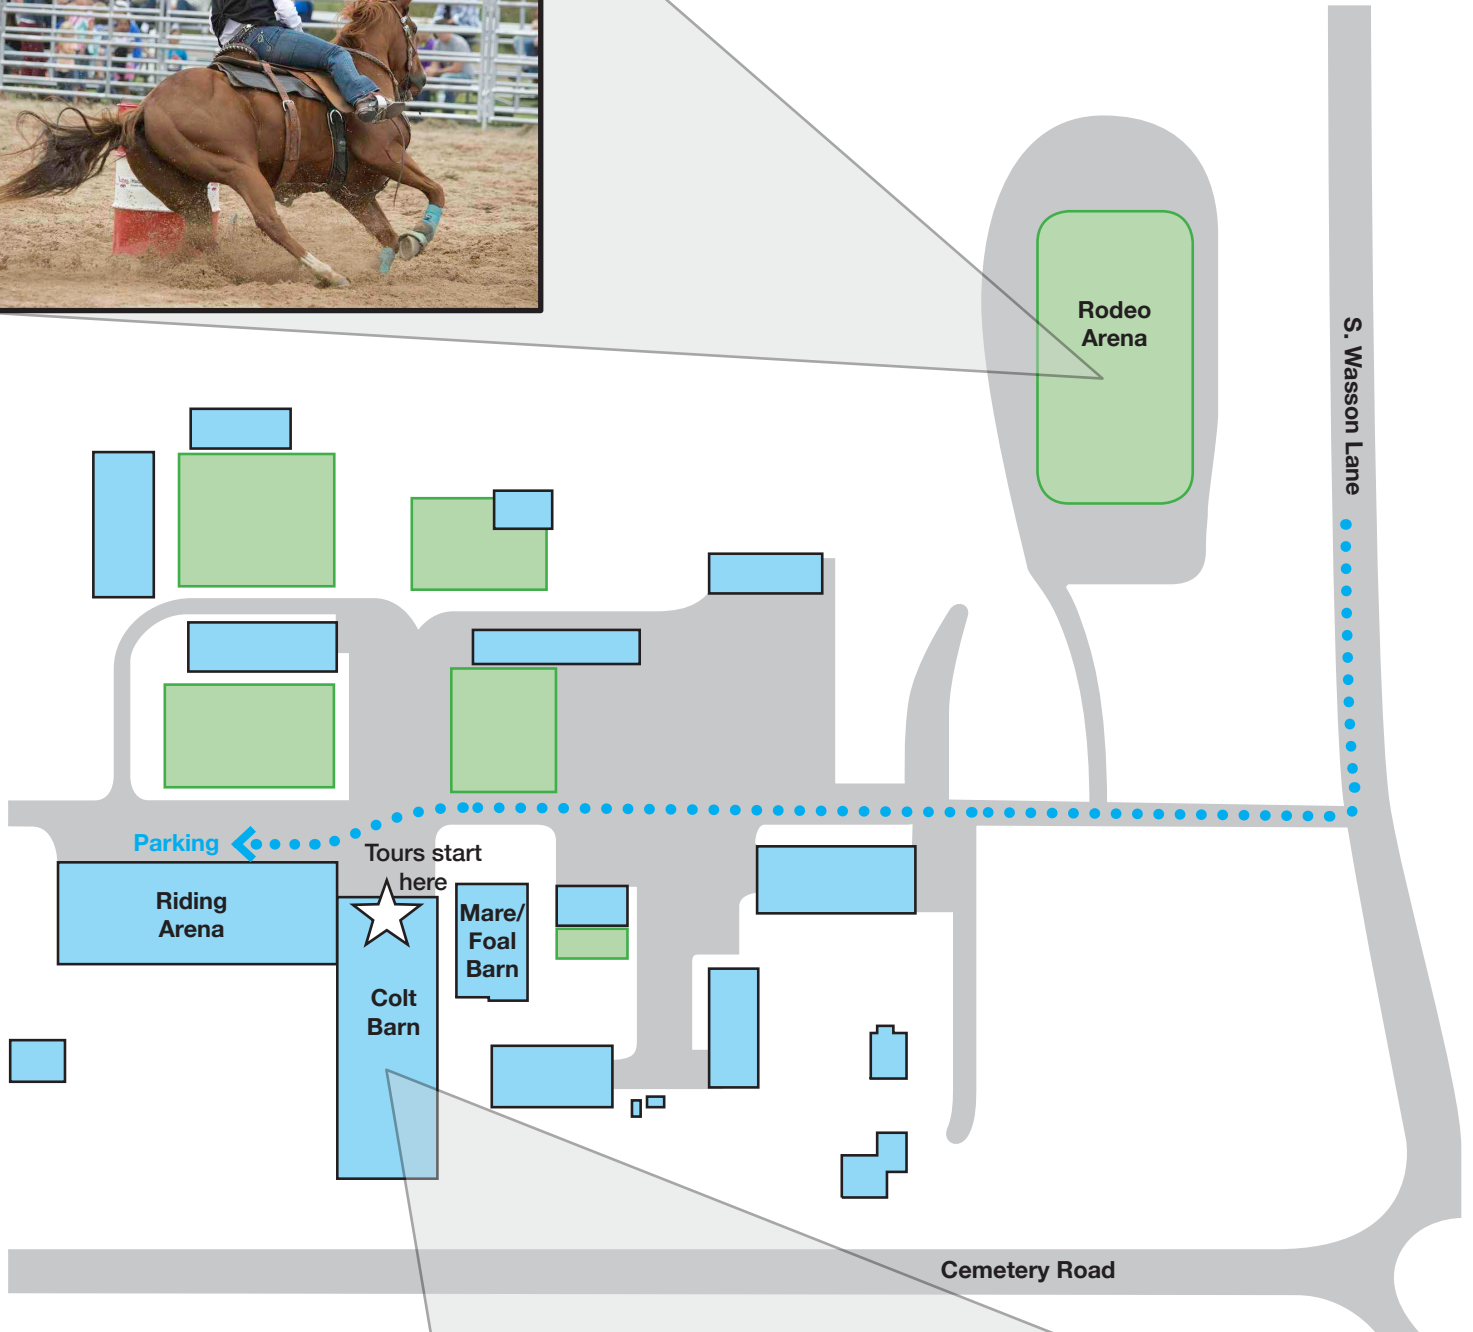

MANN VALLEY FARM

129 So. Glover Road, River Falls, WI 54022

UNIVERSITY OF WISCONSIN **River Falls**

The Mann Valley Farm is approximately 475 acres in size and comprises the dairy, beef, sheep, swine, cropping, feed processing and composting enterprises, and the St. Croix Valley Bull Test Station.

CAMPUS FARM

1475 So. Wasson Lane, River Falls, WI 54022

UNIVERSITY OF WISCONSIN **River Falls**

0 125 250 Ft.

The Campus Farm has approximately 130 acres primarily devoted to the equine program. An additional 32 acres to the northwest is dedicated to fruit breeding research and 8 acres for forestry and environmental science.