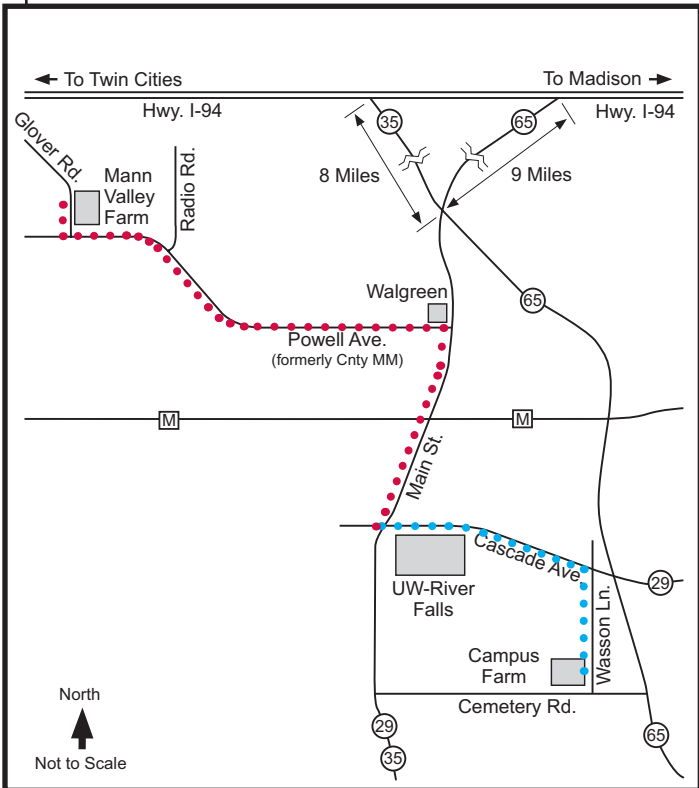

MANN VALLEY FARM

129 So. Glover Road, River Falls, WI 54022

UNIVERSITY OF WISCONSIN **River Falls**

The Mann Valley Farm is approximately 475 acres in size and comprises the dairy, beef, sheep, swine, cropping, feed processing and composting enterprises, and the St. Croix Valley Bull Test Station.

CAMPUS FARM

1475 So. Wasson Lane, River Falls, WI 54022

UNIVERSITY OF WISCONSIN **River Falls**

0 125 250 Ft.

The Campus Farm has approximately 130 acres primarily devoted to the equine program. An additional 32 acres to the northwest is dedicated to fruit breeding research and 8 acres for forestry and environmental science.