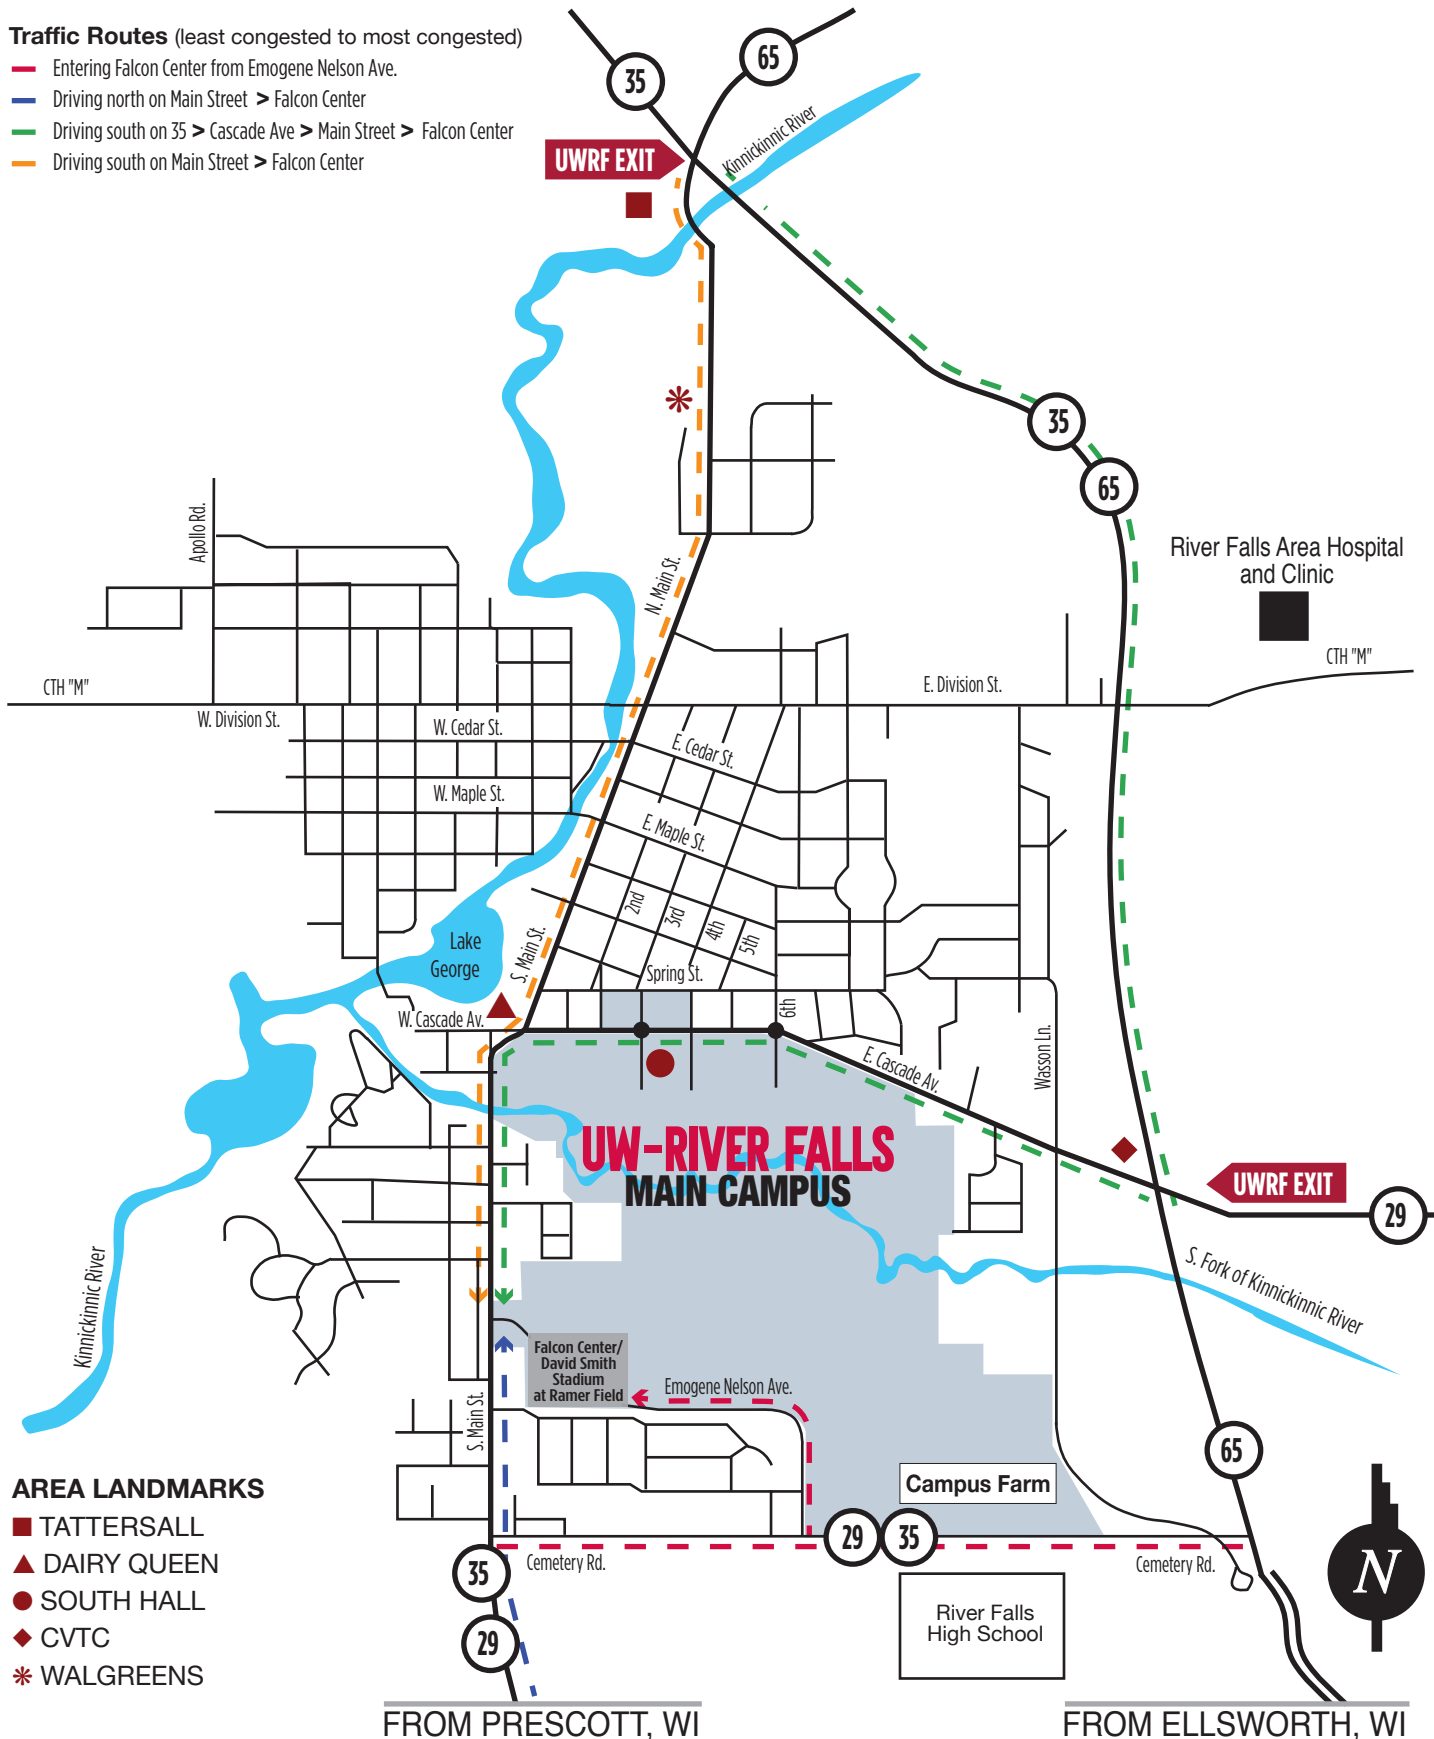

RIVER FALLS, WI / UWRF CAMPUS

FROM INTERSTATE 94 / HUDSON, WI

FROM INTERSTATE 94 / ROBERTS, WI

Traffic Routes (least congested to most congested)

- Entering Falcon Center from Emogene Nelson Ave.
- Driving north on Main Street > Falcon Center
- Driving south on 35 > Cascade Ave > Main Street > Falcon Center
- Driving south on Main Street > Falcon Center

AREA LANDMARKS

- TATTERSALL
- ▲ DAIRY QUEEN
- SOUTH HALL
- ◆ CVTC
- ✱ WALGREENS

FROM PRESCOTT, WI

FROM ELLSWORTH, WI